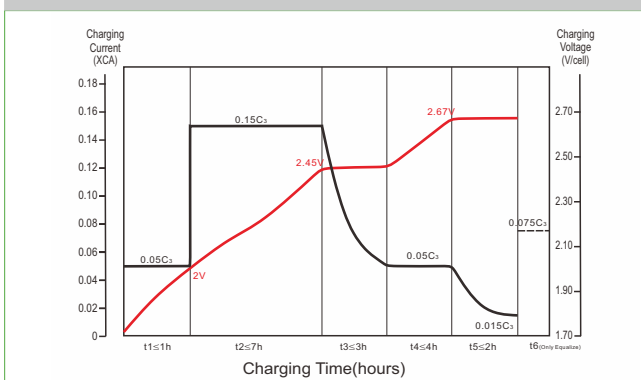

Charging Characteristics