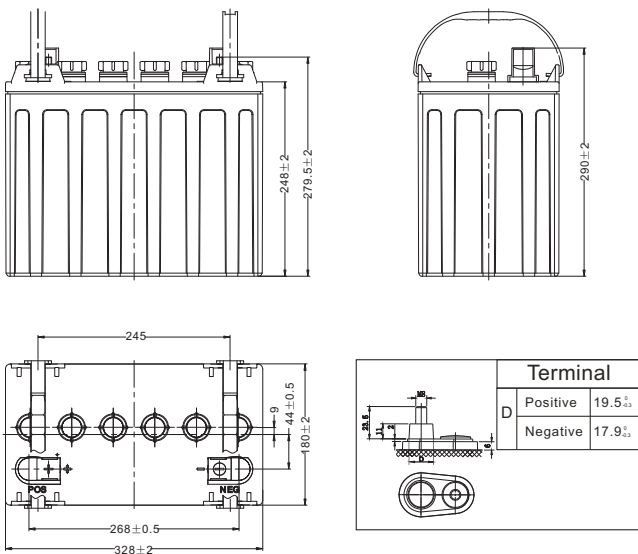

78992 GLOBAL DEEP CYCLE L-1275(12V150/C20)

Specifications

Item	Specifications	
Voltage	12V	
Dimension	Length	328mm
	Width	180mm
	Container Height	248mm
	Total Height	279.5mm
Approx Weight	36.7kg	
Terminal	DT-M8(A)	
Container Material	PP	
Rated Capacity	20HR	150Ah
	5HR	120Ah
Reserve Capacity	25A	280min
	75A	102min

Layout

General Features

- Long cycle service life, strong recovery ability of deep discharge
- Low risk of thermal runaway, easy maintenance
- High energy, low internal resistance, low self-discharge
- Reliable sealing structure ensures no leakage during use
- Special design and structure increase battery performance
- The special alloy improves the corrosion resistance of the plate increases the service life and good deep discharge performance